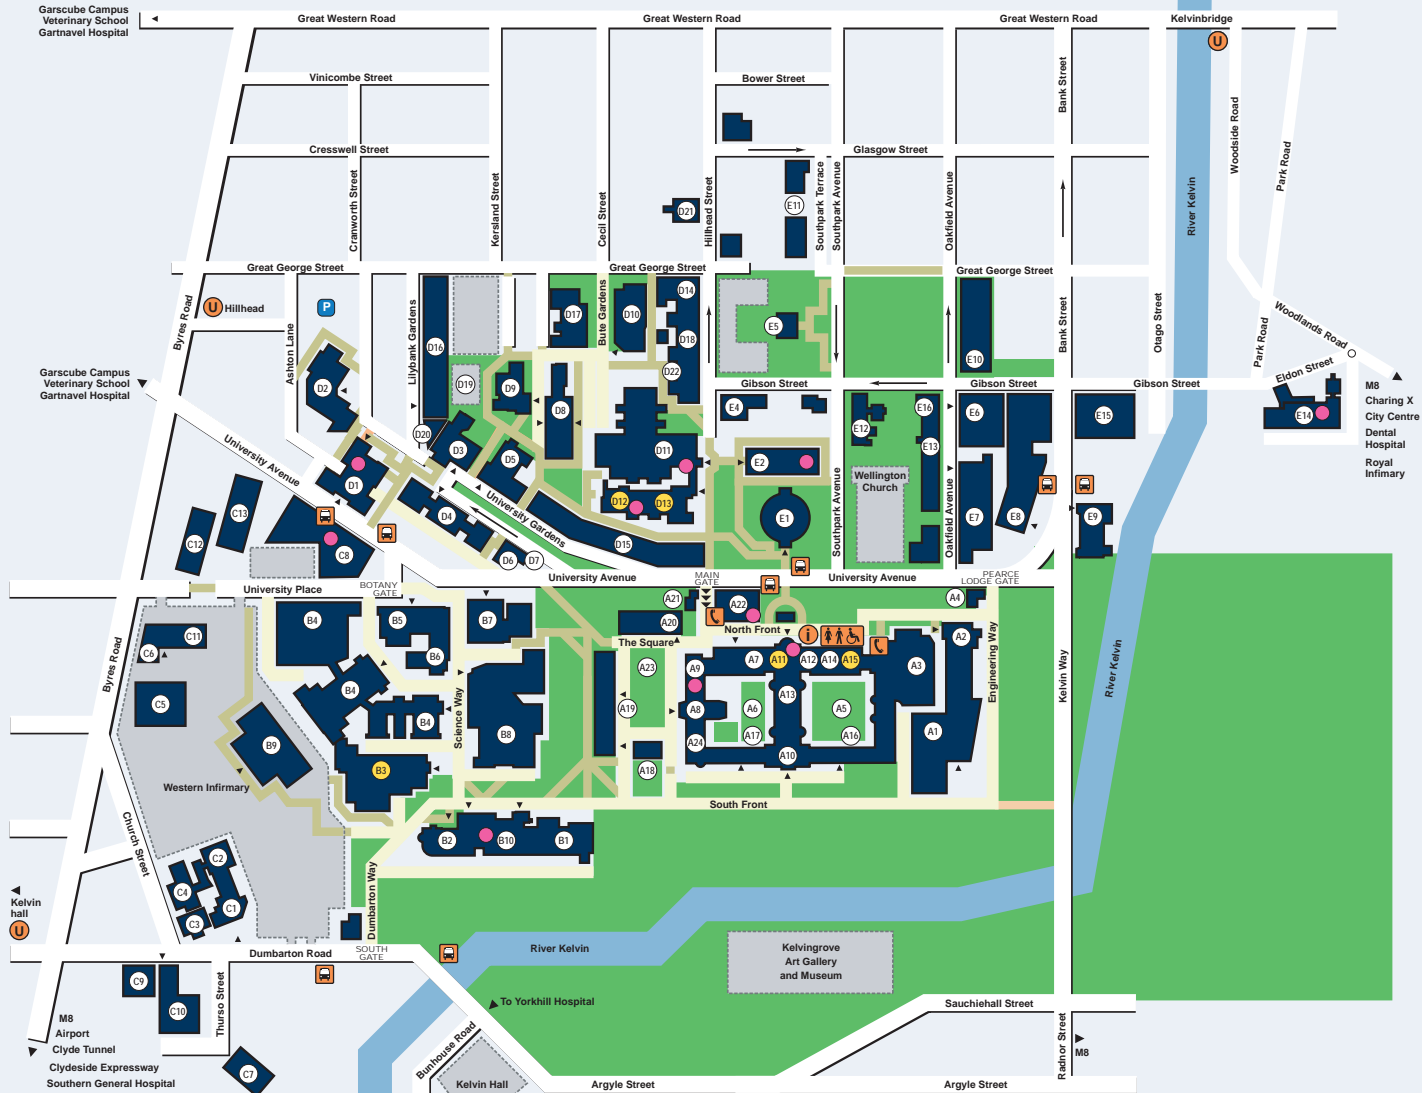

University of Glasgow Campus map

- Footpaths
- Bus Stop
- Car Parking
- One Way Traffic

- Catering Facilities
- Underground
- Information
- Telephones
- Toilets

- Visitor attractions and buildings opened to the public
- Visitors Centre
 - Hunterian Museum
 - Hunterian Art Gallery
 - The MacKintosh House
 - Zoology Museum

Centre for Drugs Misuse Research	C9 – 89 Dumbarton Road
Centre for Public Policy for Regions	E16 – 63 Gibson St
Chapel	A8
Chaplaincy	A24 – Main Building
Chemistry	B4 – Joseph Black Building
Children's Panel Training Group	E14 – St Andrew's Building, 11 Eldon St
Civil Engineering	E7 – Rankine Building
Classics	E10 – 65 Oakfield Av
Clinical Physics	Western Infirmary
Computing Science	D16 – 17 Lilybank Gdns D20 – Sir Alwyn Williams Building (18 Lilybank Gdns)
Computing Service	A2 – James Watt North Building
Concert Hall	A12
Conference & Visitor Services	A20 – 3 The Square
Corporate Communications	A20 – 1 The Square
Court Office	A10 – Main Building
Davidson Building	B1
Dermatology	C2 – Robertson Building
Development & Alumni Office	A20 – 2 The Square
Divinity (School of)	A20 – 4 The Square
East Quadrangle	A5
Economic & Social History	D9 – Lillybank House
Economics	D8 – Adam Smith Building
Education Faculty	E14 – St Andrew's Building, 11 Eldon St
Education Faculty Office	E14 – St Andrew's Building, 11 Eldon St
Electronics & Electrical Engineering	E7 – Rankine Building
Engineering Faculty Office	A1 – James Watt South Building
English Language	D15 – 12 University Gdns
English Literature	D15 – 4-5 University Gdns
Estates & Buildings	B6 – Botany Gate
Finance Office	A16 – Main Building
Florentine House	E4
Fore Hall	A8 – Main Building adjoining Chapel
Forensic Medicine & Science	B4 – Joseph Black Building
Fraser Building	E2
French Language & Literature	D5 – Modern Languages Building
Gardiner Institute	C6 – Western Infirmary